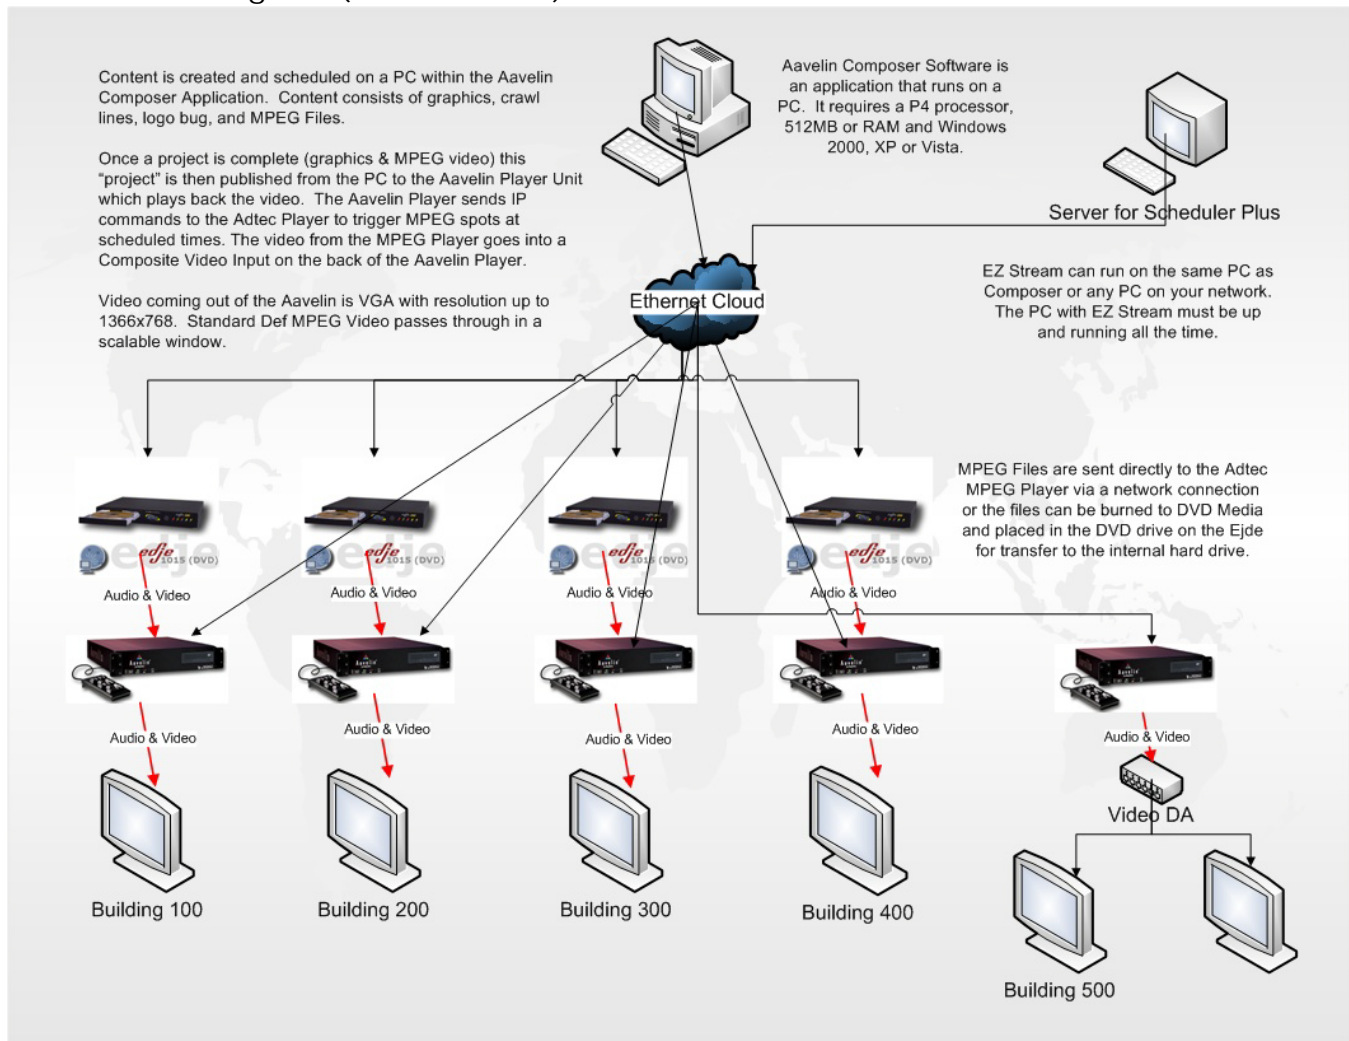

Connection Diagram (various uses)