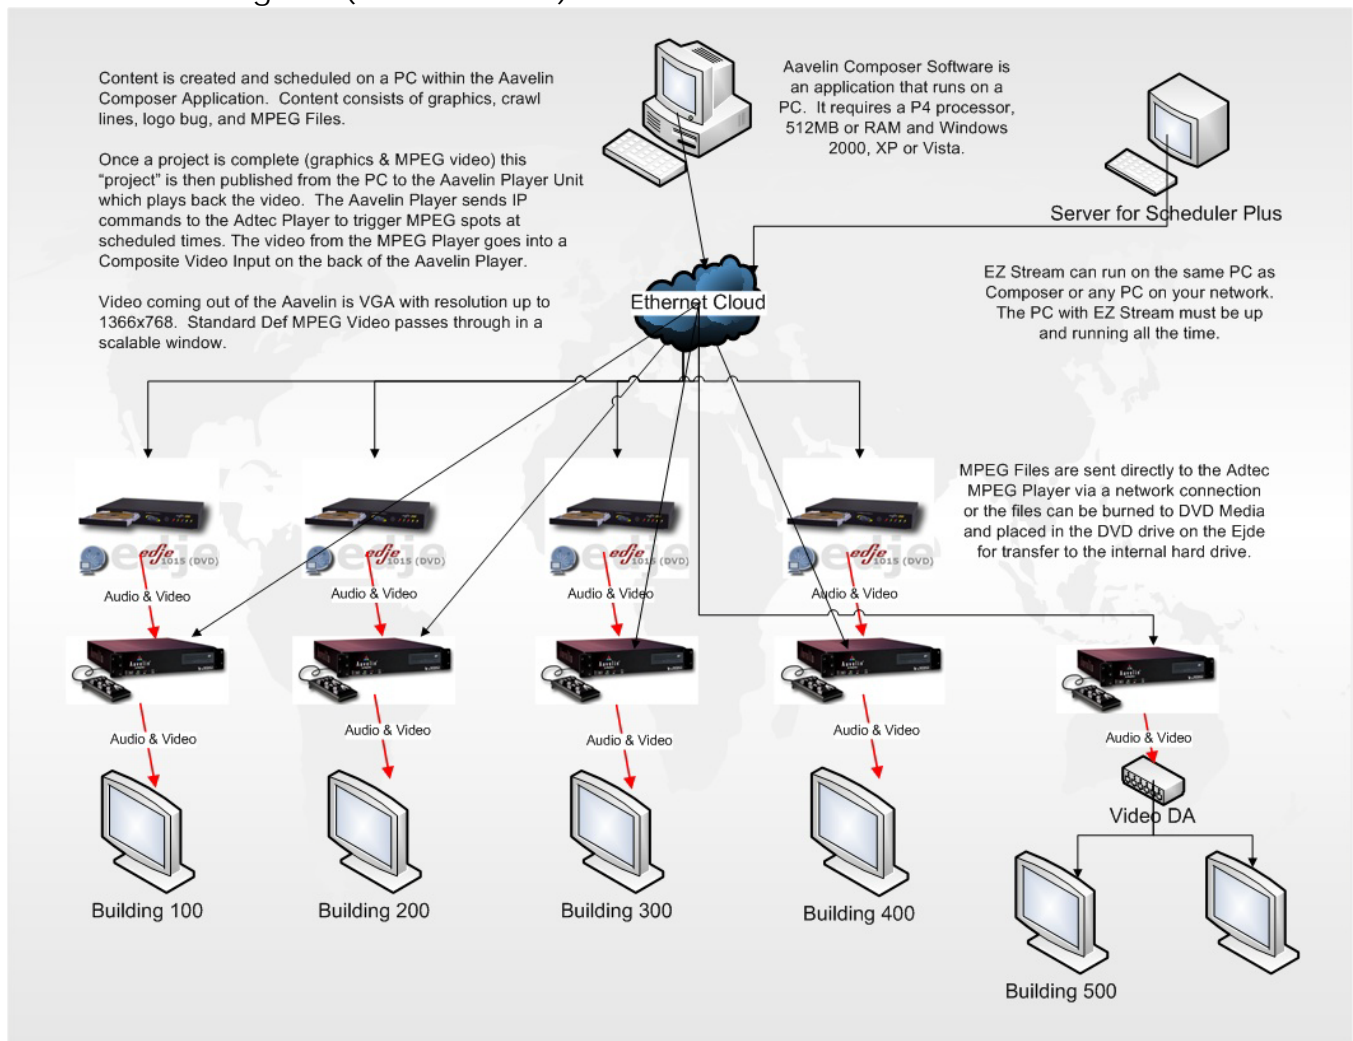

Connection Diagram (various uses)

Rear Panel