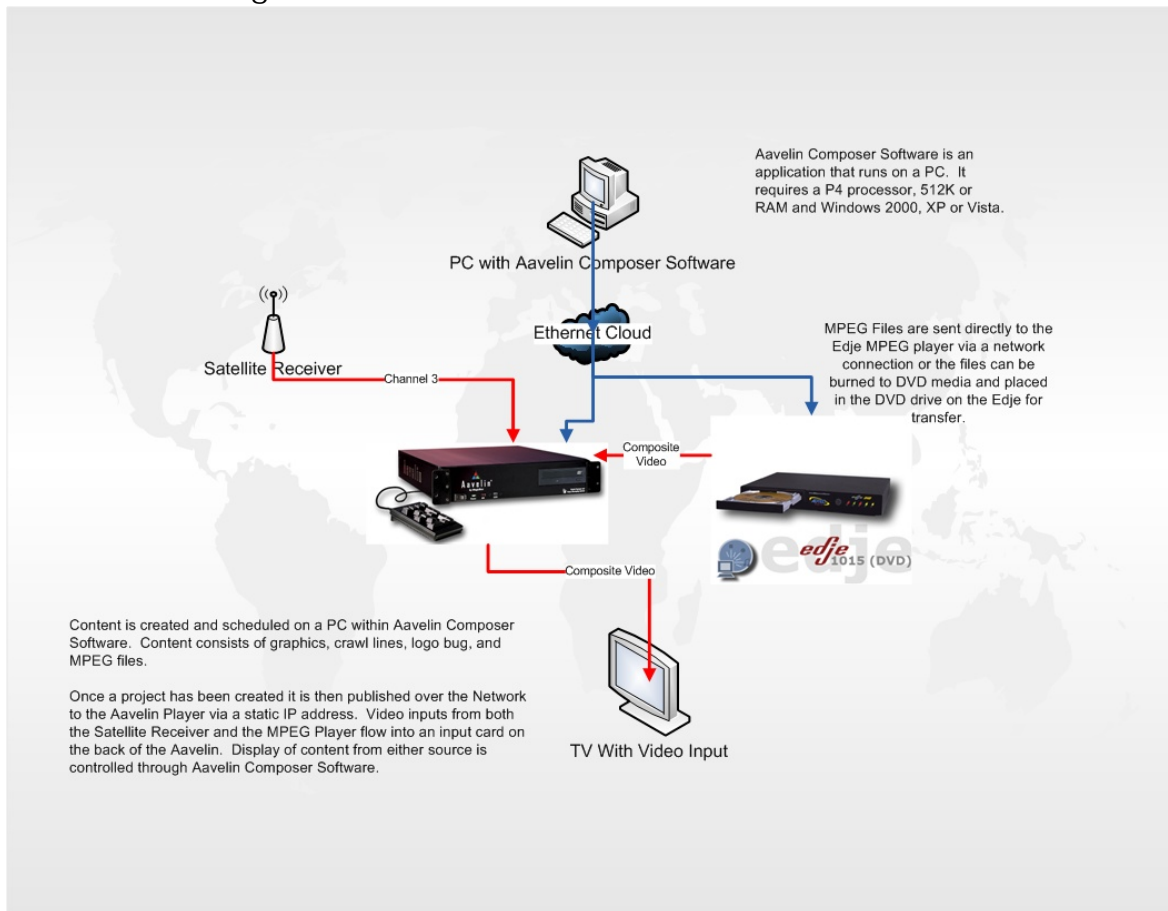

Connection Diagram